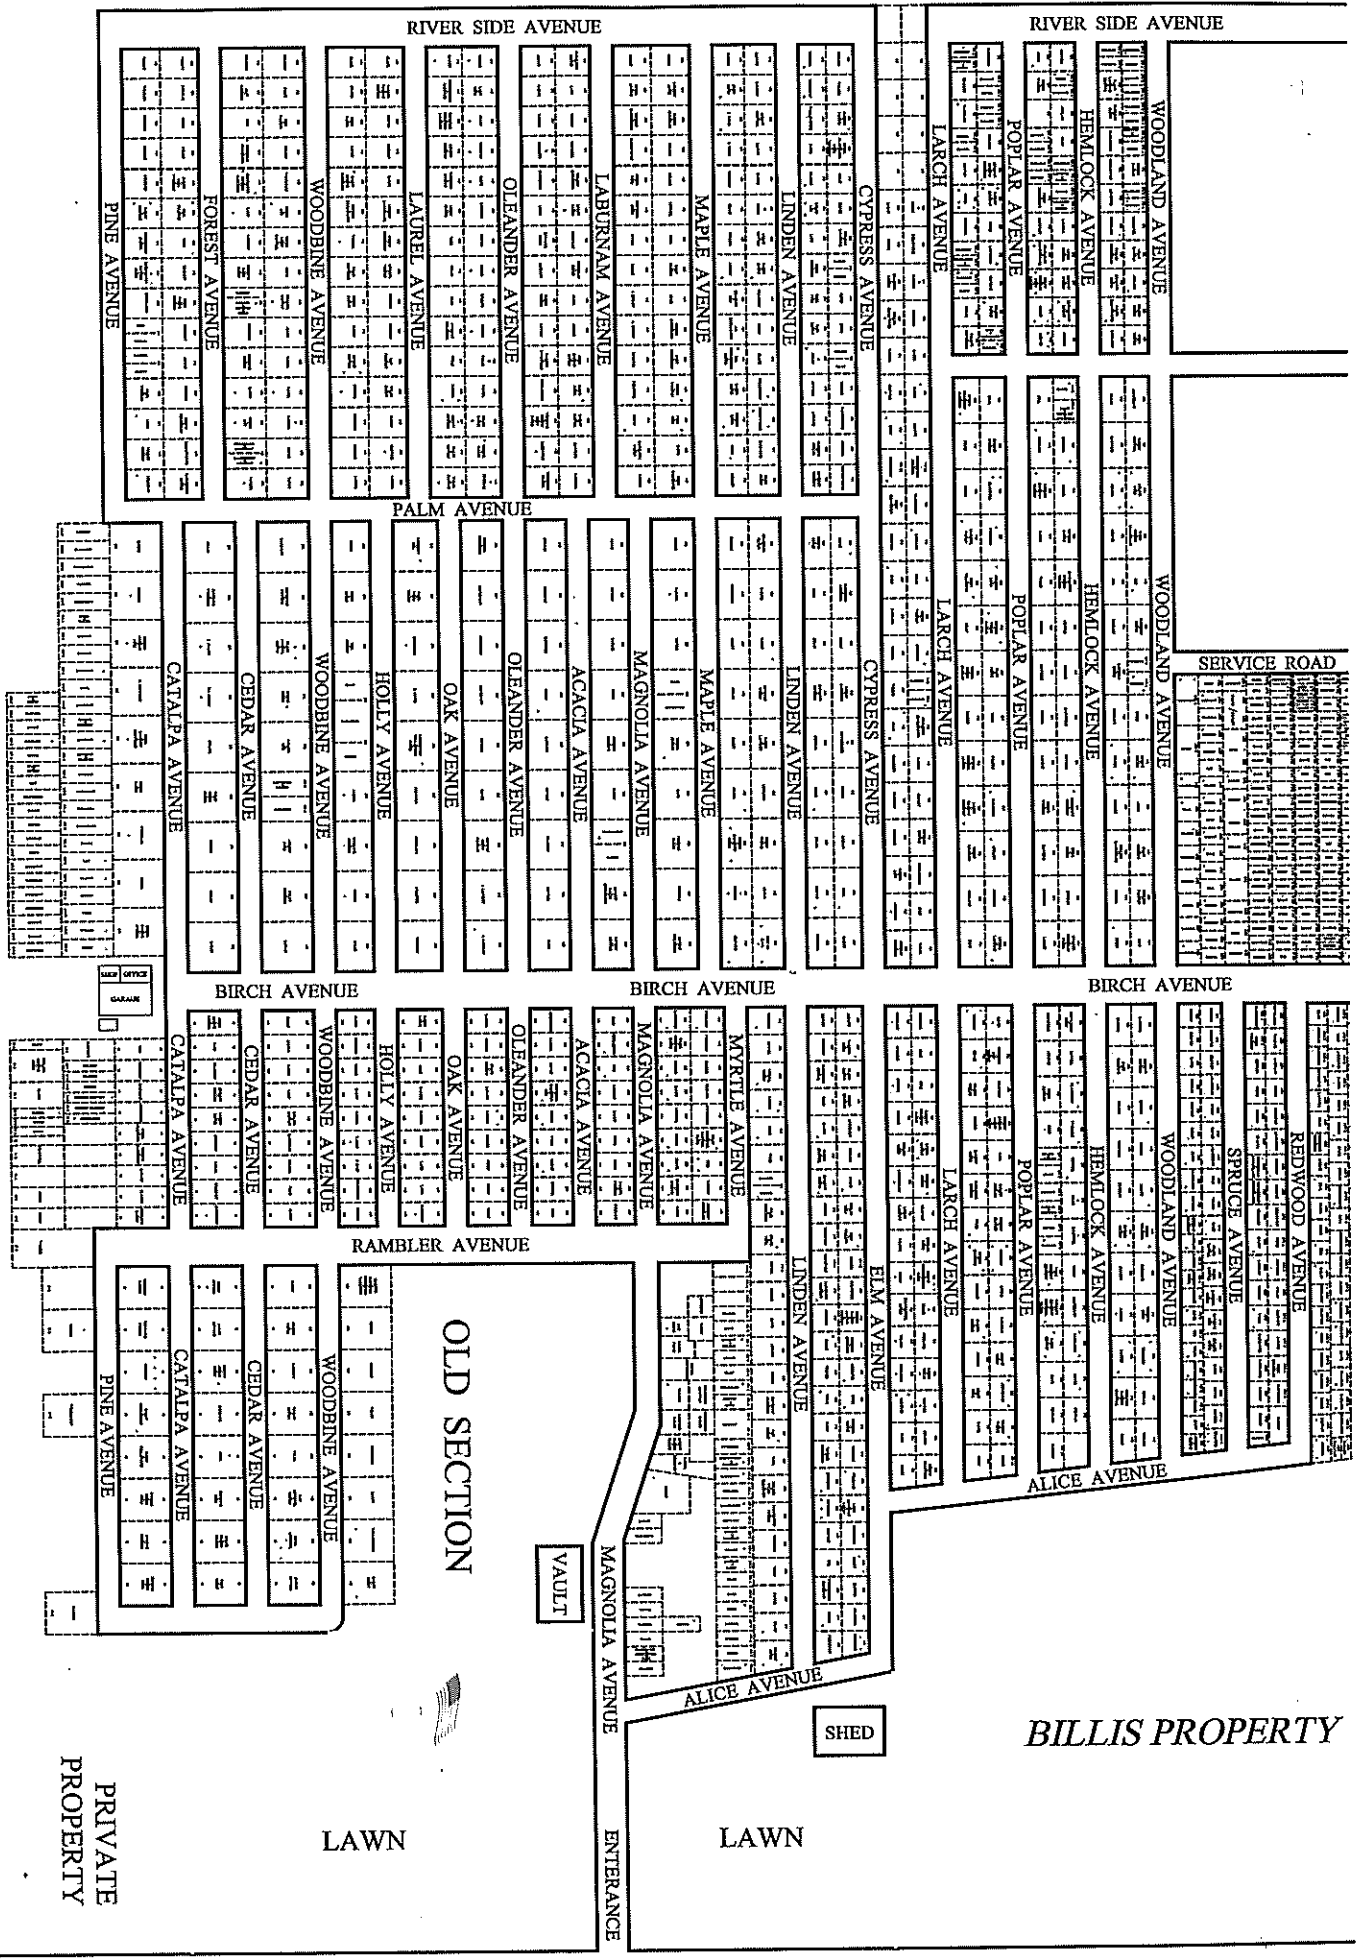

WOODS

WOODS

WOODS

PRIVATE
PROPERTY

LAWN

LAWN

BILLIS PROPERTY

MAIN STREET

OLD SECTION

VAULT

SHED

ENTRANCE

RIVER SIDE AVENUE

RIVER SIDE AVENUE

PALM AVENUE

BIRCH AVENUE

BIRCH AVENUE

RAMBLER AVENUE

WOODBINE AVENUE
CEDAR AVENUE
CATALPA AVENUE
PINE AVENUE

MAGNOLIA AVENUE

ALICE AVENUE

ALICE AVENUE

PINE AVENUE

FOREST AVENUE

WOODBINE AVENUE

LAUREL AVENUE

OLEANDER AVENUE

LABURNAM AVENUE

MAPLE AVENUE

LINDEN AVENUE

CYPRESS AVENUE

LARCH AVENUE

POPLAR AVENUE

HEMLOCK AVENUE

WOODLAND AVENUE

CATALPA AVENUE

CEDAR AVENUE

WOODBINE AVENUE

HOLLY AVENUE

OAK AVENUE

OLEANDER AVENUE

ACACIA AVENUE

MAGNOLIA AVENUE

MAPLE AVENUE

LINDEN AVENUE

CYPRESS AVENUE

LARCH AVENUE

POPLAR AVENUE

HEMLOCK AVENUE

WOODLAND AVENUE

SERVICE ROAD

ELM AVENUE

LARCH AVENUE

POPLAR AVENUE

HEMLOCK AVENUE

WOODLAND AVENUE

SPRUCE AVENUE

REDWOOD AVENUE

LINDEN AVENUE

MYRTLE AVENUE

MAGNOLIA AVENUE

ACACIA AVENUE

OLEANDER AVENUE

OAK AVENUE

HOLLY AVENUE

WOODBINE AVENUE

CEDAR AVENUE

CATALPA AVENUE

CATALPA AVENUE